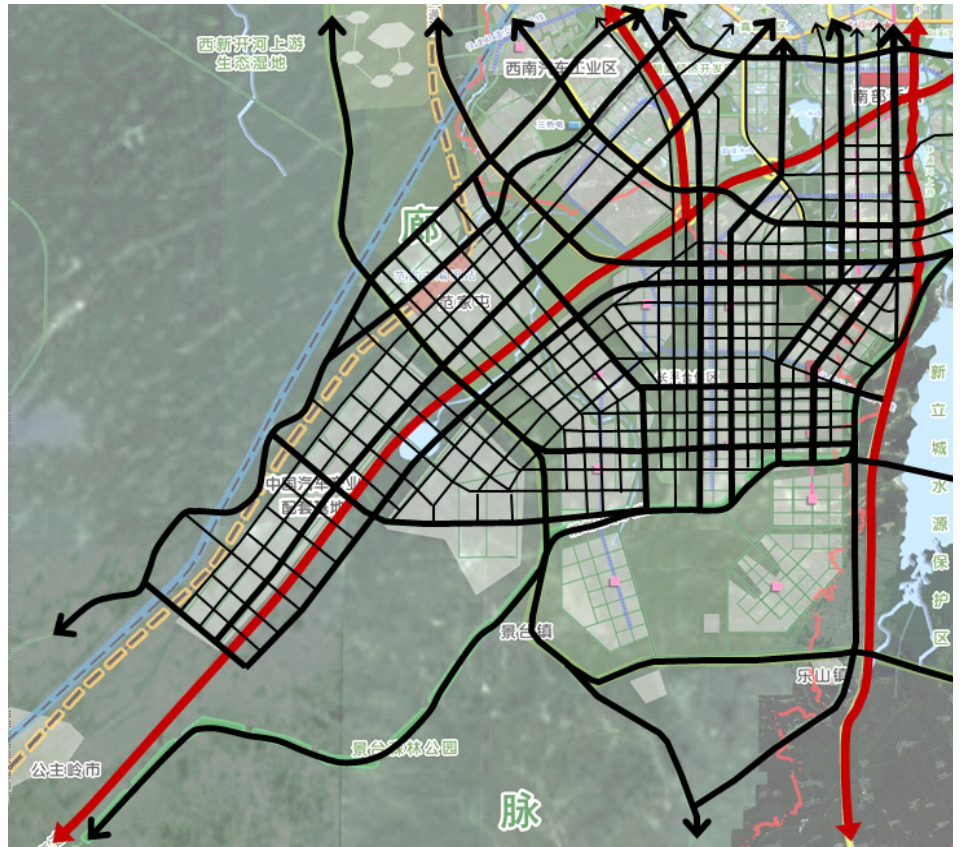

Case study **Changchun** South-West Masterplan

A

A
Our recommended spatial vision.

B
Layout concept diagram.

B

Year
2012

Professional team
HYHW Architects

Our role
Strategic urban design advisor

Key features
Design review
Development option assessment

The opportunity

Following our previous work in Changchun, Space Syntax was invited to undertake a qualitative design review of the revised design proposal for a town centre to the south west of Changchun City.

Our contribution

The team assessed the masterplan in terms of its location, linkages, layout, landuse patterns and landscape character. The assessment identified strong fragmentation at both the regional and local scale.

The outcome

Space Syntax's proposals included the introduction of a number of spatial linkages which supported an integrated grid with strong regional connections and a strong internal structure. These recommendations ultimately influenced the final submission of the design.